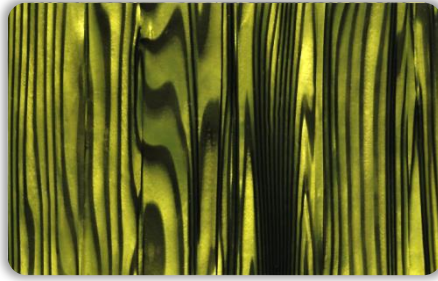

ICED PRISM EXAMPLES

DDA6290 Iced Prism
Inlay Only

Iced Prism on Black Background

Iced Prism on White Background
Overprinted with Brown Ink

KALEIDOSCOPE EXAMPLES

DDA7180 Kaleidoscope
Inlay Only

Kaleidoscope on Black Background
Overprinted with Yellow Ink

Kaleidoscope on White Background

Kaleidoscope on Black Background
Overprinted with Green Ink

MATRIX EXAMPLES

DDA6120
Matrix Inlay Only

Matrix on Black Background

Matrix on Silver Gray Background

OIL SLICK EXAMPLES

DDA5540 Oil Slick
Inlay Only

Oil Slick on Black Background
Overprinted with Yellow Ink

Oil Slick on Coral Background

PEARLESCENT POOLS EXAMPLES

DDA8130 Pearlescent Pools
Inlay Only

Pearlescent Pools on Black Background

Pearlescent Pools on Passion Pink
Background

Pearlescent Pools on White Background
Overprinted With Blue Ink

Pearlescent Pools on White Background

SILVER STREAK EXAMPLES

DDA5590 Silver Streak
Inlay Only

Silver Streak on Black Background
Overprinted with Yellow Ink