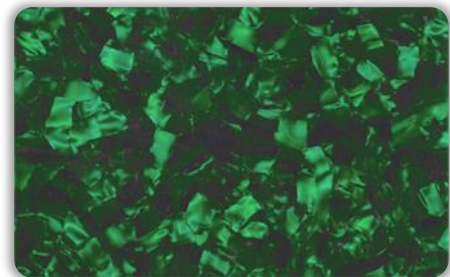

Printed Examples Only - Colors Will Show Differently
Contact Customer Service for Actual Samples

ICED PEARL EXAMPLES

DDA6230 Iced Pearl
Inlay Only

Iced Pearl on Blue Background

Iced Pearl on Black Background Overprinted
With Tangerine Ink

ICED PRISM EXAMPLES

DDA6290 Iced Prism
Inlay Only

Iced Prism on Black Background

Iced Prism on White Background
Overprinted with Brown Ink

KALEIDOSCOPE EXAMPLES

DDA7180 Kaleidoscope
Inlay Only

Kaleidoscope on Black Background
Overprinted with Yellow Ink

Kaleidoscope on White Background

Kaleidoscope on Black Background
Overprinted with Green Ink

MATRIX EXAMPLES

DDA6120
Matrix Inlay Only

Matrix on Black Background

Matrix on Silver Gray Background

OIL SLICK EXAMPLES

DDA5540 Oil Slick
Inlay Only

Oil Slick on Black Background
Overprinted with Yellow Ink

Oil Slick on Coral Background

PEARLESCENT POOLS EXAMPLES

DDA8130 Pearlescent Pools
Inlay Only

Pearlescent Pools on Black Background