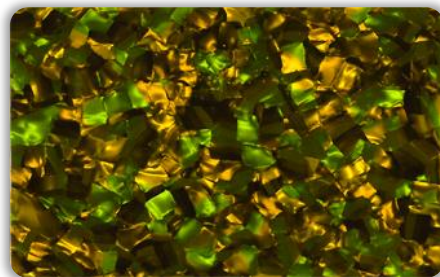

Printed Examples Only - Colors Will Show Differently
Contact Customer Service for Actual Samples

ICED PEARL EXAMPLES

DDA6230 Iced Pearl
Inlay Only

Iced Pearl on Blue Background

Iced Pearl on Black Background Overprinted
With Tangerine Ink

ICED PRISM EXAMPLES

DDA6290 Iced Prism
Inlay Only

Iced Prism on Black Background

Iced Prism on White Background
Overprinted with Brown Ink

KALEIDOSCOPE EXAMPLES

DDA7180 Kaleidoscope
Inlay Only

Kaleidoscope on Black Background
Overprinted with Yellow Ink

Kaleidoscope on White Background

Kaleidoscope on Black Background
Overprinted with Green Ink

MATRIX EXAMPLES

DDA6120
Matrix Inlay Only

Matrix on Black Background

Matrix on Silver Gray Background

OIL SLICK EXAMPLES

DDA5540 Oil Slick
Inlay Only

Oil Slick on Black Background
Overprinted with Yellow Ink

Oil Slick on Coral Background

PEARLESCENT POOLS EXAMPLES

DDA8130 Pearlescent Pools
Inlay Only

Pearlescent Pools on Black Background