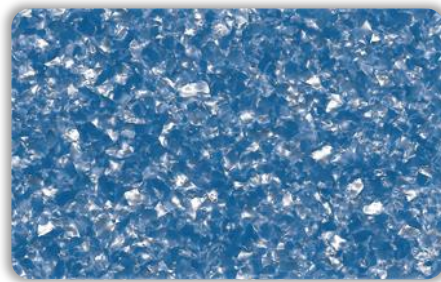

Pearlescent Pools on Passion Pink
Background

Pearlescent Pools on White Background
Overprinted With Blue Ink

Pearlescent Pools on White Background

SILVER STREAK EXAMPLES

DDA5590 Silver Streak
Inlay Only

Silver Streak on Black Background
Overprinted with Yellow Ink

Silver Streak on Brown Background

SILVER STONE EXAMPLES

DDA5770 Silver Stone
Inlay Only

Silver Stone on Black Background
Overprinted with Tangerine Ink

Silver Stone on Eggshell Background

STATIC EXAMPLES

DDA6570 Static Inlay Only

Static on Blue Background

ZEBRA EXAMPLES

DDA5560 Zebra
Inlay Only

Zebra on Crème Background

Zebra on Orange Background

Zebra on Black Background
Overprinted with Blue Ink

GLACIER EXAMPLES

DDA5850 Glacier
Inlay Only